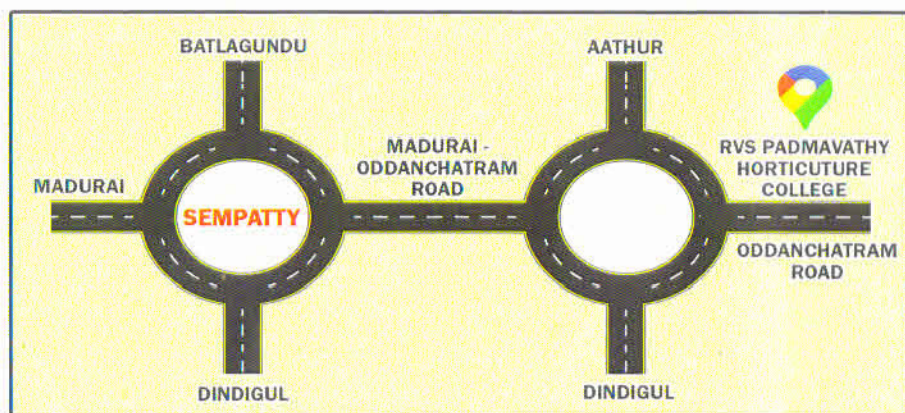

LOCATION

RVS Padmavathy College of Horticulture is located on state highway of Madurai to Coimbatore, 3 Km away from Sempatti bus stand, 17 Km from Dindigul, 28 Km from Odddanchattram, 55 Km from Madurai and 75 Km from Theni. Area of our college is about 160 Acres.